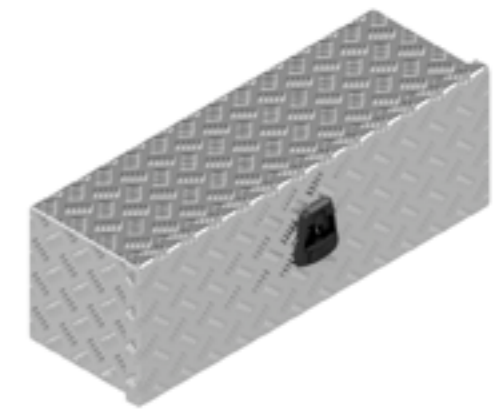

De Haan Box OST