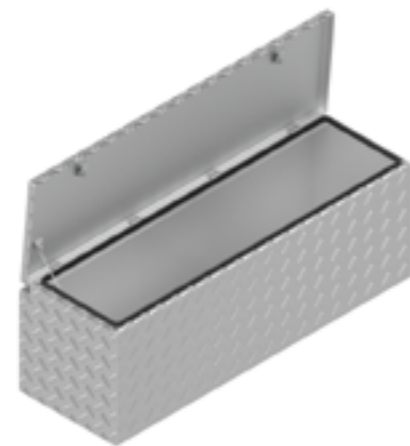

This box has a recessed lid so that it can be mounted against the front of a trailer. The box is equipped with stainless steel hinges and can be locked by means of a pivot-, snap- or T-lock. The box is provided with a rubber seal so the contents remain free from water and dust.

# BOX U

Article number	Description	Lock	Dimensions LxDxH	Material	Weight	Chain
4830203	Box UV	Pivotlock	114x38x40	Aluminium diamond plate 2,5/4	17 kg	1
4830201	Box US	Snaplock	114x38x40	Aluminium diamond plate 2,5/4	17 kg	1
4830202	Box UT	T-Lock	114x38x40	Aluminium diamond plate 2,5/4	17 kg	1

De Haan Box UV

De Haan Box US

De Haan Box UT

This box has a recessed lid so that it can be mounted against the front of a trailer. The box is equipped with stainless steel hinges and can be locked by means of a pivot-, snap- or T-lock. The box is provided with a rubber seal so the contents remain free from water and dust.