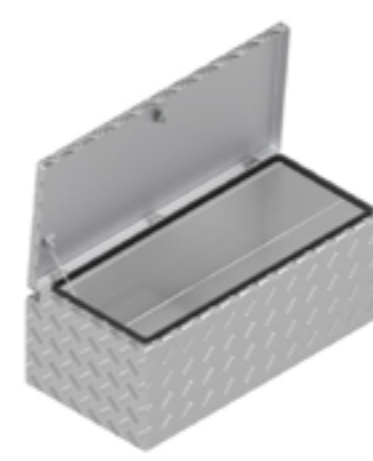

De Haan Box Ecoline S 90x32x19

De Haan Box Ecoline S 90x32x15

De Haan Box SV

De Haan Box S2

De Haan Box ST

This box has a recessed lid so that it can be mounted against the front of a trailer. The box is equipped with stainless steel hinges and can be locked by means of a pivot-, snap- or T-lock. The box is provided with a rubber seal so the contents remain free from water and dust.

De Haan Box MV

De Haan Box MS

De Haan Box LV

De Haan Box LS

De Haan Box MT

De Haan Box LV

This box has a recessed lid so that it can be mounted against the front of a trailer. The box is equipped with stainless steel hinges and can be locked by means of a pivot-, snap- or T-lock. The box is provided with a rubber seal so the contents remain free from water and dust.

This box has a recessed lid so that it can be mounted against the front of a trailer. The box is equipped with stainless steel hinges and can be locked by means of a pivot-, snap- or T-lock. The box is provided with a rubber seal so the contents remain free from water and dust.