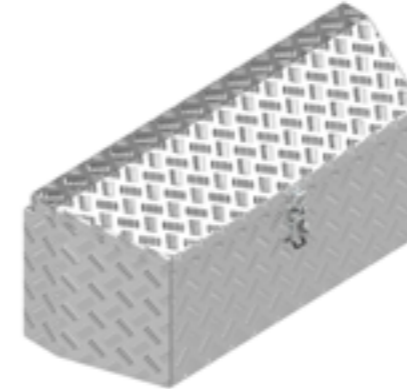

De Haan Box PBV

De Haan Box PBS

This box has a recessed lid, allowing it to be mounted against the front board of the trailer. Additionally, this Profibox (PB) features slanted sides. The box is equipped with stainless steel hinges and can be locked with a Pivotlock. A rubber seal is fitted in the box opening to keep the contents protected from splashing water and dust.

# BOX PG

Article number	Description	Lock	Dimensions LxDxH	Material	Weight	Chain
4830361	Box PGS	Snaplock	102x38x40	Aluminium diamond plate 2,5/4	16 kg	1

De Haan Box PGS

This box has a recessed lid, allowing it to be mounted against the front board of the trailer. Additionally, this Profibox (PB) features slanted sides. The box is equipped with stainless steel hinges and can be locked with a Pivotlock. A rubber seal is fitted in the box opening to keep the contents protected from splashing water and dust.

# BOX PS

Article number	Description	Lock	Dimensions LxDxH	Material	Weight	Chain
4830358	Box PSS	Snaplock	102x38x40-35	Aluminium diamond plate 2,5/4	15 kg	1

De Haan Box PSS

This box has a recessed lid, allowing it to be mounted against the front board of the trailer. Additionally, this Profibox (PB) features slanted sides. The box is equipped with stainless steel hinges and can be locked with a Pivotlock. A rubber seal is fitted in the box opening to keep the contents protected from splashing water and dust.