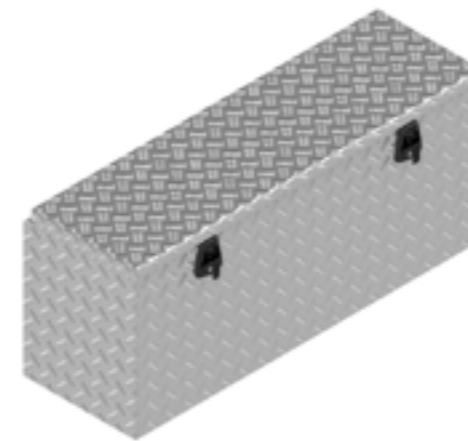

De Haan Box 124053 BZT