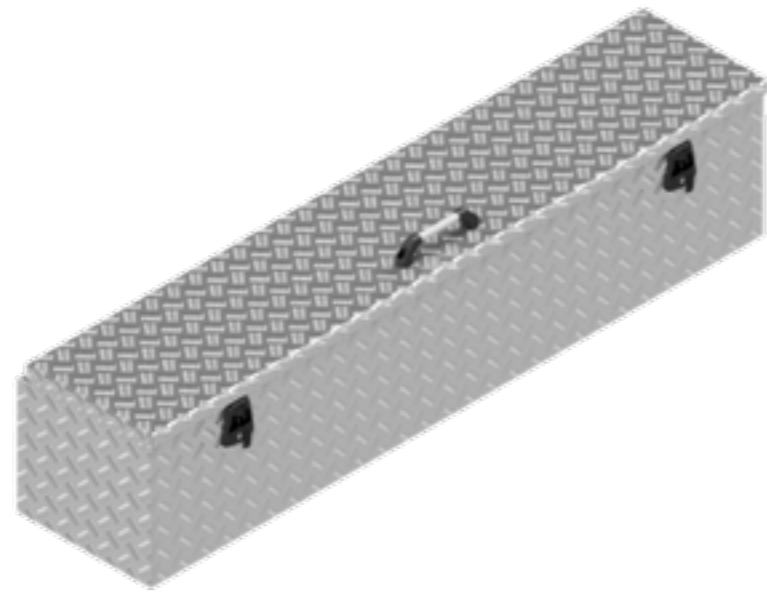

BOX MADE TO ORDER

Article number	Description	Lock	Dimensions LxDxH	Material	Weight	Handle	Gas spring
4830111	184040 BT	T-Lock	180x40x40	Aluminium diamond plate 2,5/4	29,9 kg	1	2

De Haan Box 184040 BT