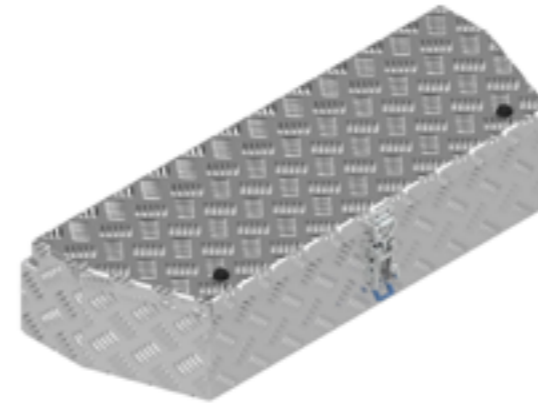

De Haan Box HBM