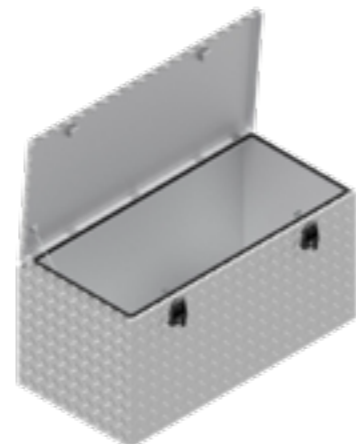

De Haan Box 126060 BZT

BOX MADE TO ORDER

Article number	Description	Lock	Dimensions LxDxH	Material	Weight	Handle	Gas spring
4830106	154040 bt	T-Lock	150x40x40	Aluminium diamond plate 2,5/4	26,2 kg	1	2