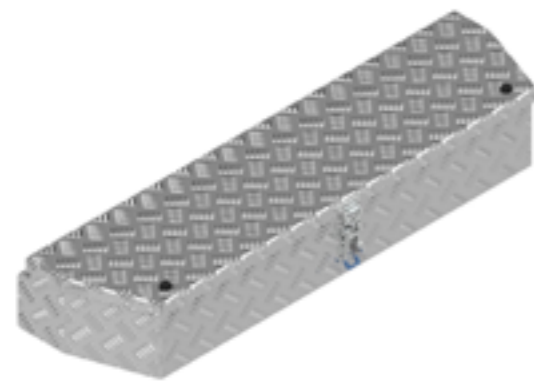

BOX HBL

Article number	Description	Lock	Dimensions LxDxH	Material	Weight	Chain
4830246	Box HBL	Snaplock	118x33x19	Aluminium diamond plate 2,5/4	13,1 kg	0

De Haan Box HBL