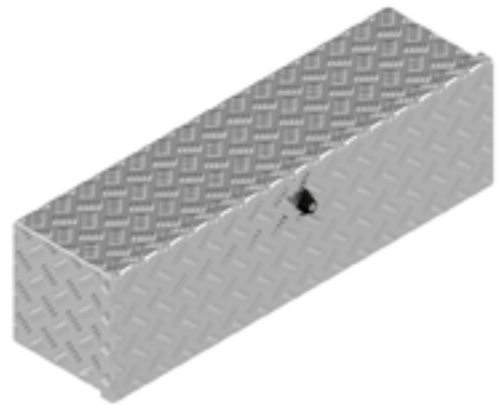

BOX OM

Article number	Description	Lock	Dimensions LxDxH	Material	Weight	Chain
4830193	Box OMV	Pivotlock	90x25x25	Aluminium diamond plate 2,5/4	9 kg	2
4830192	Box OMT	T-Lock	90x25x25	Aluminium diamond plate 2,5/4	9 kg	2

De Haan Box OMV