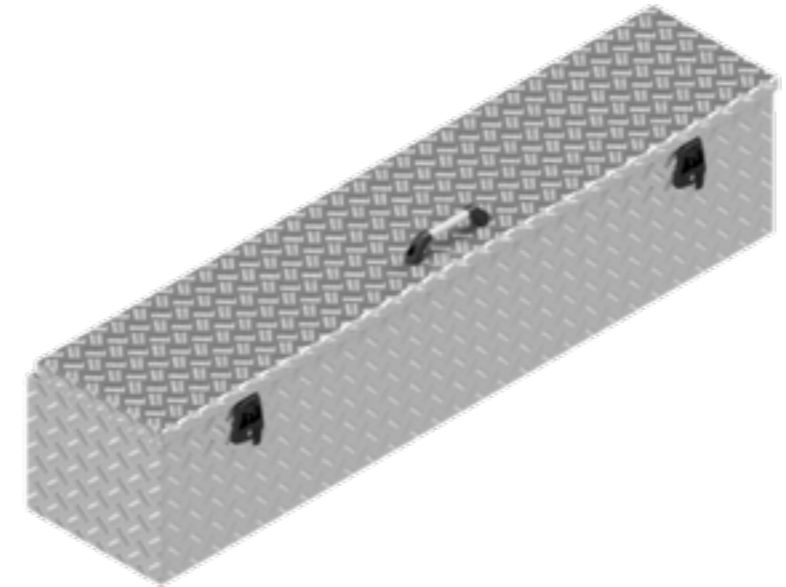

De Haan Box 156060 BT