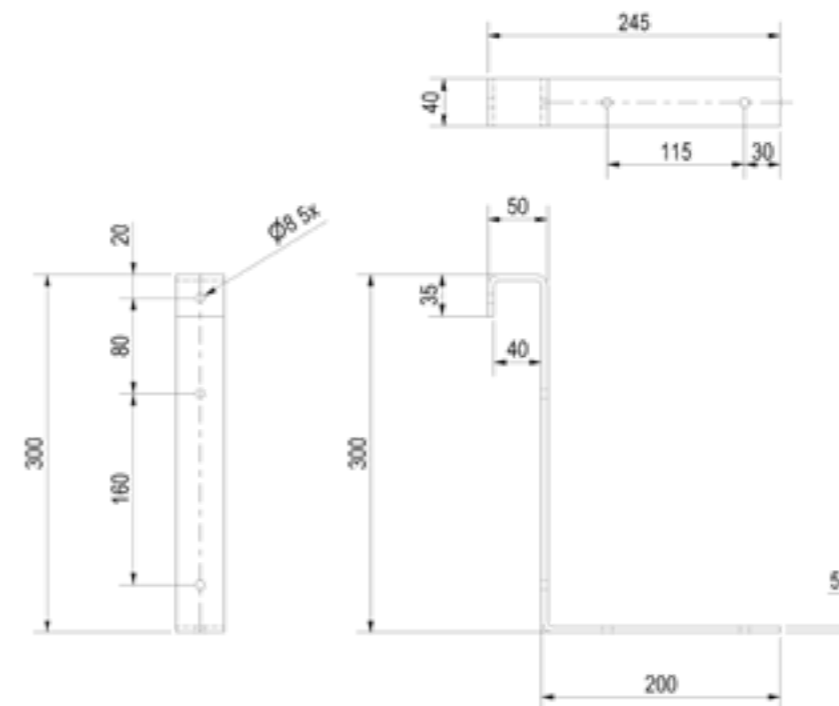

This mounting kit makes it possible to mount a box to the front rack of a trailer.