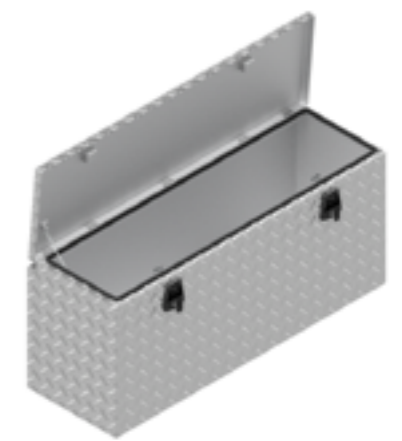

De Haan Box 124053 BZT