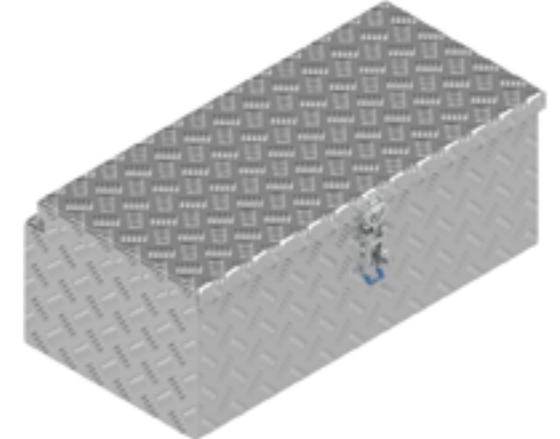

De Haan Box Ecoline S 90x32x19

De Haan Box Ecoline S 90x32x15

De Haan Box SV

De Haan Box S2

De Haan Box ST

This box has a recessed lid so that it can be mounted against the front of a trailer. The box is equipped with stainless steel hinges and can be locked by means of a pivot-, snap- or T-lock. The box is provided with a rubber seal so the contents remain free from water and dust.

De Haan Box MV

De Haan Box MS

De Haan Box LV

De Haan Box LS

De Haan Box MT

De Haan Box LV

This box has a recessed lid so that it can be mounted against the front of a trailer. The box is equipped with stainless steel hinges and can be locked by means of a pivot-, snap- or T-lock. The box is provided with a rubber seal so the contents remain free from water and dust.