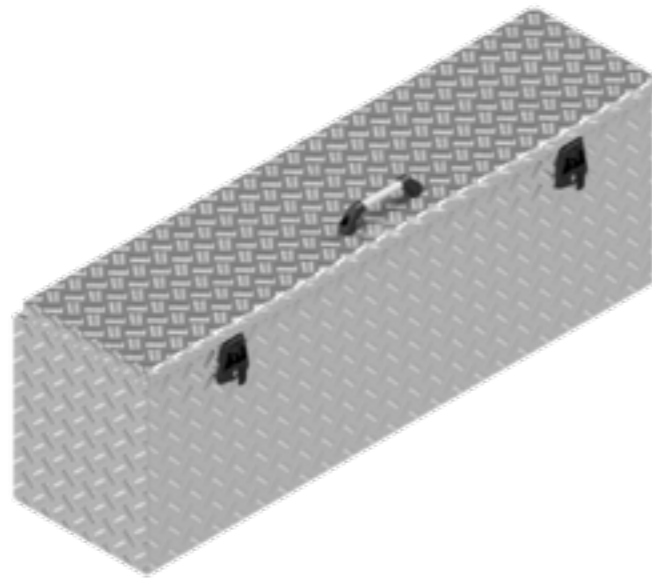

BOX MADE TO ORDER

Article number	Description	Lock	Dimensions LxDxH	Material	Weight	Handle	Gas spring
4830107	154053 BT	T-Lock	150x40x53	Aluminium diamond plate 2,5/4	30 kg	1	2

De Haan Box 154053 BT