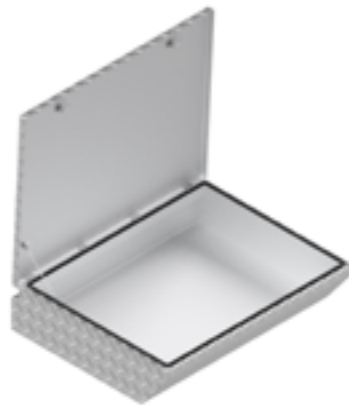

# BOX WXV

Article number	Description	Lock	Dimensions LxDxH	Material	Weight	Chain
4830207	Box WXV	Pivotlock	95x40x25	Aluminium diamond plate 2,5/4	12 kg	1

De Haan Box WXV

This box has a recessed lid so that it can be mounted against the front of a trailer. The box is equipped with stainless steel hinges and can be locked by means of 2 pivot locks. The box is provided with a rubber seal so the contents remain free from water and dust.

# BOX WYV

Article number	Description	Lock	Dimensions LxDxH	Material	Weight	Chain
4830208	Box WYV	Pivotlock	95x66-80x23	Aluminium diamond plate 2,5/4	13,25 kg	1

De Haan Box WYV

This box has a recessed lid so that it can be mounted against the front of a trailer. The box is equipped with stainless steel hinges and can be locked by means of a pivot lock. The box is provided with a rubber seal so the contents remain free from water and dust. There is an elevation in the bottom in order to easily turn up the jockey wheel.