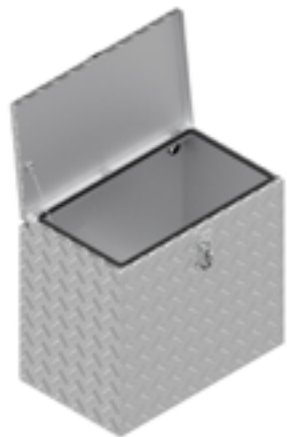

# BOX MADE TO ORDER

Article number	Description	Lock	Dimensions LxDxH	Material	Weight	Handle	Gas spring
4830114	186060 BT	T-Lock	180x60x60	Aluminium diamond plate 2,5/4	44 kg	1	2

De Haan Box 186060 BT

De Haan Box 186060 BT

# Box GMS

Article number	Description	Dimensions LxDxH	Material	Weight	Lock
4830366	De Haan Box GMS	720x450x650	Aluminium diamond plate 2,5/4	19,13	Snaplock

De Haan Box GMS