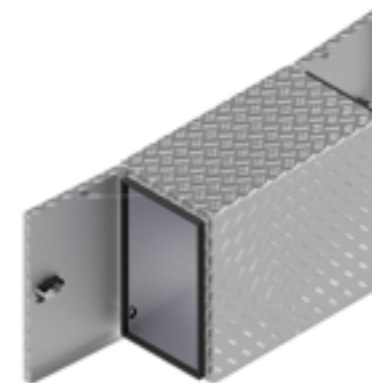

Box GMS

Article number	Description	Dimensions LxDxH	Material	Weight	Lock
4830366	De Haan Box GMS	720x450x650	Aluminium diamond plate 2,5/4	19,13	Snaplock

Box GDT

Article number	Description	Dimensions LxDxH	Material	Weight	Lock
4830367	De Haan Box GDT	900x450x700	Aluminium diamond plate 2,5/4	27,94	T-Lock