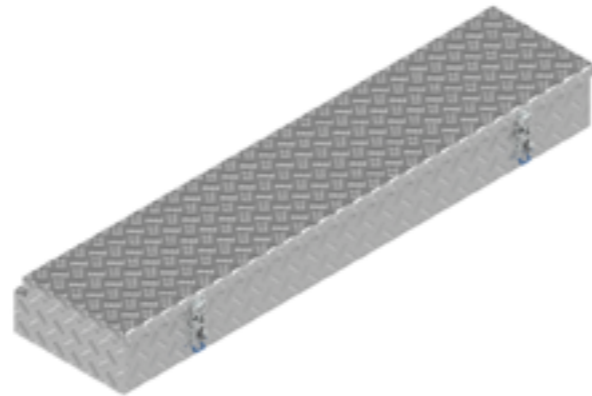

De Haan Box HLS

BOX HBM

Article number	Description	Lock	Dimensions LxDxH	Material	Weight	Chain
4830245	Box HBM	Snaplock	85x33x19	Aluminium diamond plate 2,5/4	9,45 kg	0