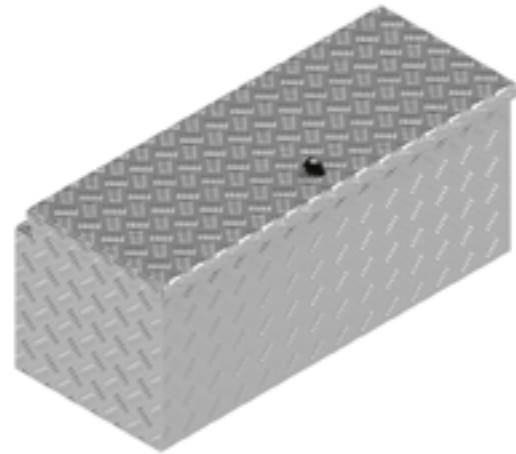

BOX W

Article number	Description	Lock	Dimensions LxDxH	Material	Weight	Chain
4830206	Box WV	Pivotlock	90x38x38	Aluminium diamond plate 2,5/4	14 kg	1
4830204	Box WS	Snaplock	90x38x38	Aluminium diamond plate 2,5/4	14 kg	1
4830205	Box WT	T-Lock	90x38x38	Aluminium diamond plate 2,5/4	14 kg	1

De Haan Box WV