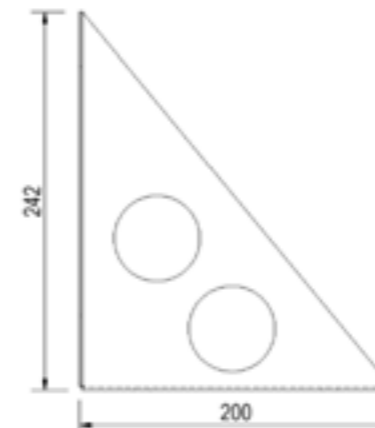

With this mounting set, it is possible to install underbody boxes beneath a high-loader. This support can be used in various ways.