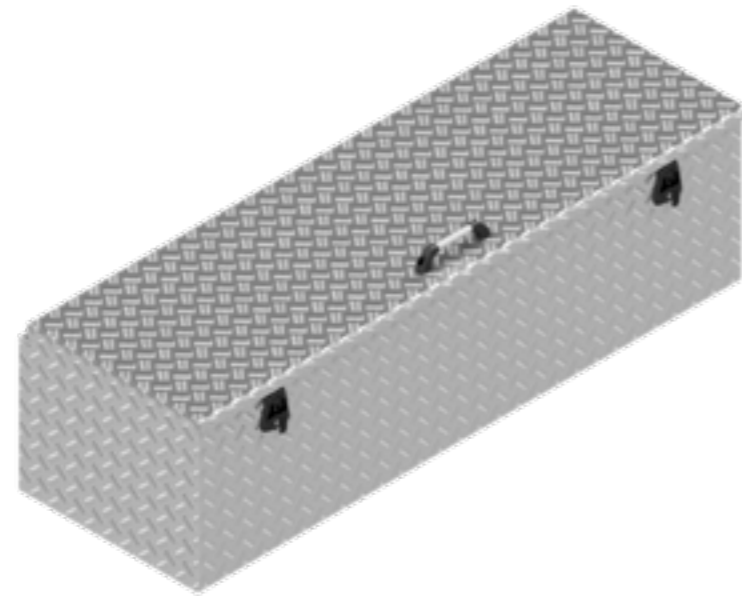

BOX MADE TO ORDER

Article number	Description	Lock	Dimensions LxDxH	Material	Weight	Handle	Gas spring
4830113	186050 BT	T-Lock	180x60x50	Aluminium diamond plate 2,5/4	40,4 kg	1	2

De Haan Box 186050 BT