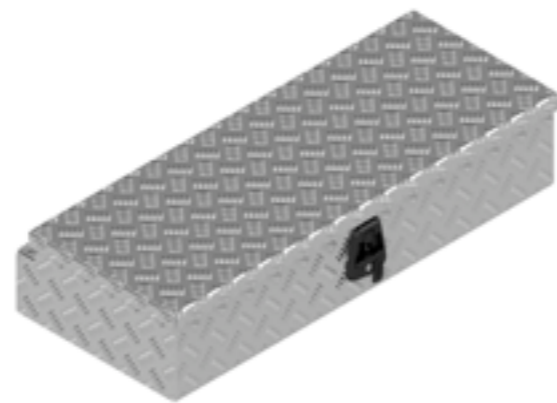

De Haan Box HV

De Haan Box HS

De Haan Box HES

De Haan Box HT

This box has a recessed lid so that it can be mounted against the front of a trailer. The box is equipped with stainless steel hinges and can be locked by means of pivot- or snap locks. The box is provided with a rubber seal so the contents remain free from water and dust.