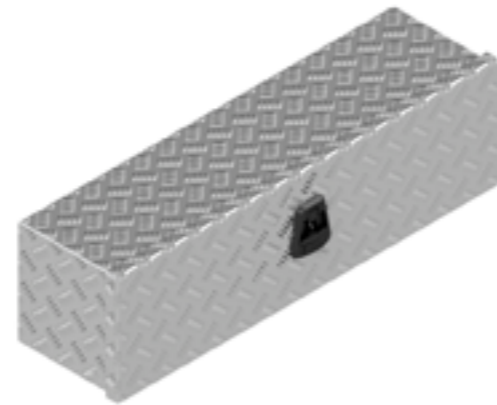

De Haan Box OMT