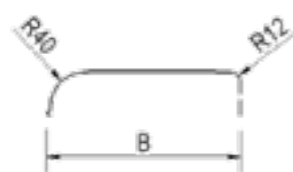

DE HAAN THRV

Article number	Description	L	B	H	Material	Weight
212262	THRV 22131	1310	220	375	Steel	3.8 kg
212266	THRV 24170	1700	240	445	Steel	5.4 kg