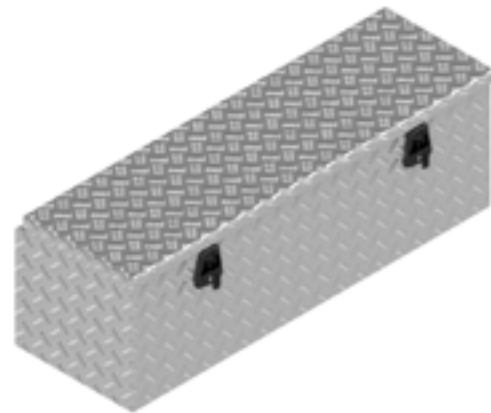

De Haan Box 124040 BZT