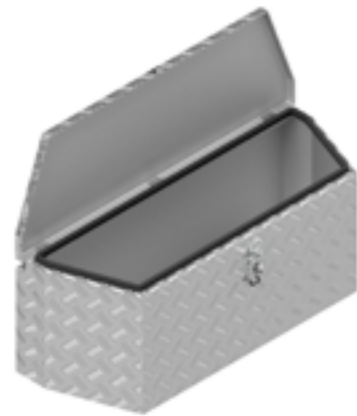

De Haan Box PBV

De Haan Box PBS

This box has a recessed lid, allowing it to be mounted against the front board of the trailer. Additionally, this Profibox (PB) features slanted sides. The box is equipped with stainless steel hinges and can be locked with a Pivotlock. A rubber seal is fitted in the box opening to keep the contents protected from splashing water and dust.

# BOX PG

Article number	Description	Lock	Dimensions LxDxH	Material	Weight	Chain
4830361	Box PGS	Snaplock	102x38x40	Aluminium diamond plate 2,5/4	16 kg	1

De Haan Box PGS

This box has a recessed lid, allowing it to be mounted against the front board of the trailer. Additionally, this Profibox (PB) features slanted sides. The box is equipped with stainless steel hinges and can be locked with a Pivotlock. A rubber seal is fitted in the box opening to keep the contents protected from splashing water and dust.

# BOX PS

Article number	Description	Lock	Dimensions LxDxH	Material	Weight	Chain
4830358	Box PSS	Snaplock	102x38x40-35	Aluminium diamond plate 2,5/4	15 kg	1

De Haan Box PSS

This box has a recessed lid, allowing it to be mounted against the front board of the trailer. Additionally, this Profibox (PB) features slanted sides. The box is equipped with stainless steel hinges and can be locked with a Pivotlock. A rubber seal is fitted in the box opening to keep the contents protected from splashing water and dust.