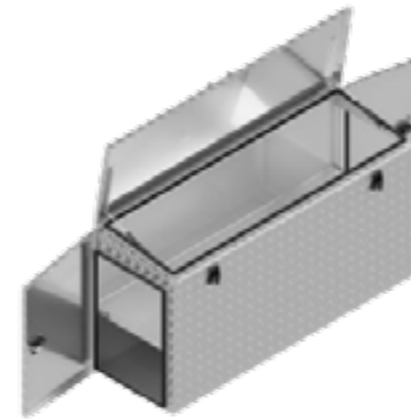

De Haan Box CMS

De Haan Box CLS

This box has a recessed lid so that it can be mounted against the front of a trailer. The box is equipped with stainless steel hinges and can be locked by means of a pivot-, snap- or T-lock. The box is provided with a rubber seal so the contents remain free from water and dust.

# BOX DLL

Article number	Description	Lock	Dimensions LxDxH	Material	Weight	Chain
4830372	Box DLL	Pivotlock	1900x600x900	Aluminium diamond plate 2,5/4	74 kg	2

De Haan Box DLL

This box has a recessed lid, allowing it to be mounted against the front board of the trailer. It is equipped with stainless steel hinges and can be locked with Pivotlocks. A rubber seal is fitted in the box opening to keep the contents protected from splashing water and dust. This box is also available on request with pre-installed drawers.