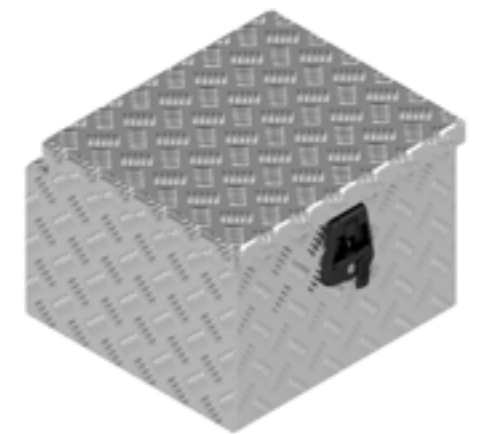

De Haan Box Ecoline S 90x32x19

De Haan Box Ecoline S 90x32x15

De Haan Box SV

De Haan Box S2

De Haan Box ST

This box has a recessed lid so that it can be mounted against the front of a trailer. The box is equipped with stainless steel hinges and can be locked by means of a pivot-, snap- or T-lock. The box is provided with a rubber seal so the contents remain free from water and dust.