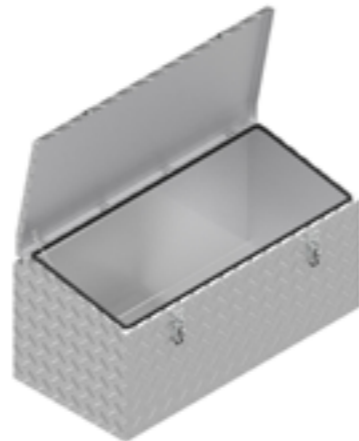

# BOX PS

Article number	Description	Lock	Dimensions LxDxH	Material	Weight	Chain
4830358	Box PSS	Snaplock	102x38x40-35	Aluminium diamond plate 2,5/4	15 kg	1

De Haan Box PSS

This box has a recessed lid, allowing it to be mounted against the front board of the trailer. Additionally, this Profibox (PB) features slanted sides. The box is equipped with stainless steel hinges and can be locked with a Pivotlock. A rubber seal is fitted in the box opening to keep the contents protected from splashing water and dust.

# BOX C

Article number	Description	Lock	Dimensions LxDxH	Material	Weight	Chain
4830364	Box CMS	Snaplock	114x38x40-45	Aluminium diamond plate 2,5/4	20,5 kg	1
4830370	Box CLS	Snaplock	114x55x47,5-55	Aluminium diamond plate 2,5/4	31,24 kg	1

De Haan Box CMS

De Haan Box CLS

This box has a recessed lid so that it can be mounted against the front of a trailer. The box is equipped with stainless steel hinges and can be locked by means of a pivot-, snap- or T-lock. The box is provided with a rubber seal so the contents remain free from water and dust.

# BOX DLL

Article number	Description	Lock	Dimensions LxDxH	Material	Weight	Chain
4830372	Box DLL	Pivotlock	1900x600x900	Aluminium diamond plate 2,5/4	74 kg	2

De Haan Box DLL

This box has a recessed lid, allowing it to be mounted against the front board of the trailer. It is equipped with stainless steel hinges and can be locked with Pivotlocks. A rubber seal is fitted in the box opening to keep the contents protected from splashing water and dust. This box is also available on request with pre-installed drawers.