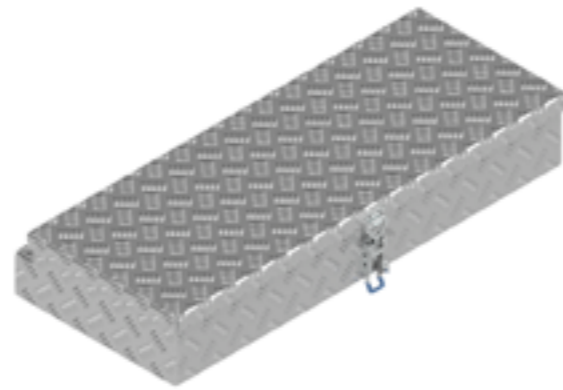

De Haan Box HAS

BOX HAH

Article number	Description	Lock	Dimensions LxDxH	Material	Weight	Chain
4830162	Box HAH	Pivotlock	90x35,5x15	Aluminium diamond plate 2,5/4	9 kg	1