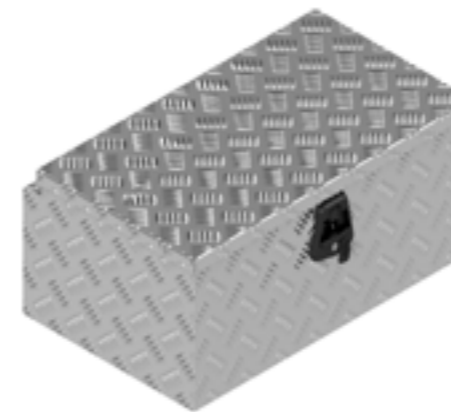

De Haan Box Ecoline T 60x38x30