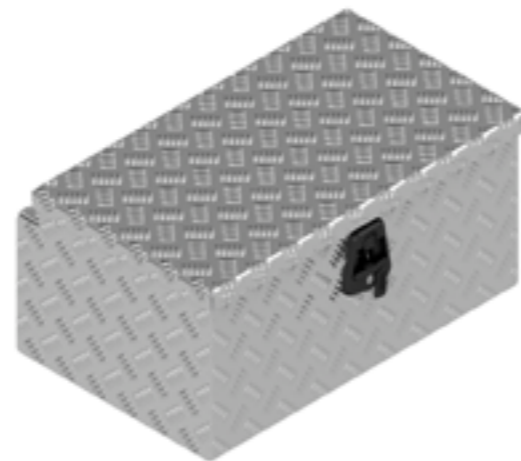

De Haan Box MV

De Haan Box MS

De Haan Box LV

De Haan Box LS

De Haan Box MT

De Haan Box LV

This box has a recessed lid so that it can be mounted against the front of a trailer. The box is equipped with stainless steel hinges and can be locked by means of a pivot-, snap- or T-lock. The box is provided with a rubber seal so the contents remain free from water and dust.