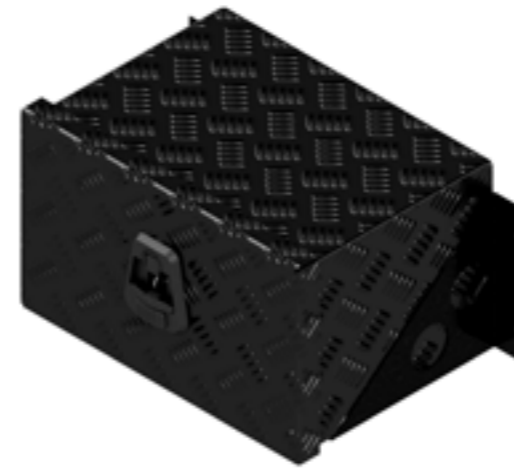

With this mounting set, it is possible to install underbody boxes beneath a high-loader. This support can be used in various ways.