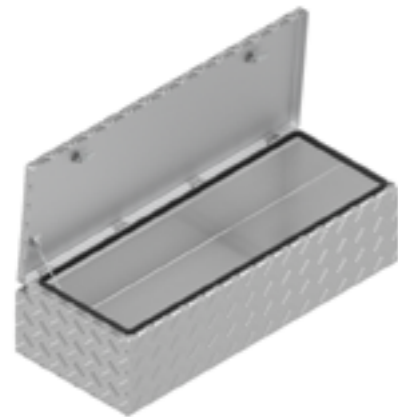

# BOX HUW

Article number	Description	Lock	Dimensions LxDxH	Material	Weight	Chain
4830175	Box HUW	Pivotlock	114x34x40	Aluminium diamond plate 2,5/4	16 kg	1

De Haan Box HUW

This box has a recessed lid so that it can be mounted against the front of a trailer. The box is equipped with stainless steel hinges and can be locked by means of a pivot lock. The box is provided with a rubber seal so the contents remain free from water and dust. There is an elevation in the bottom in order to easily turn up the jockey wheel.

# BOX W

Article number	Description	Lock	Dimensions LxDxH	Material	Weight	Chain
4830206	Box WV	Pivotlock	90x38x38	Aluminium diamond plate 2,5/4	14 kg	1
4830204	Box WS	Snaplock	90x38x38	Aluminium diamond plate 2,5/4	14 kg	1
4830205	Box WT	T-Lock	90x38x38	Aluminium diamond plate 2,5/4	14 kg	1

De Haan Box WV

De Haan Box WS

De Haan Box WT

This box has a recessed lid so that it can be mounted against the front of a trailer. The box is equipped with stainless steel hinges and can be locked by means of a pivot-, snap- or T-lock. The box is provided with a rubber seal so the contents remain free from water and dust.