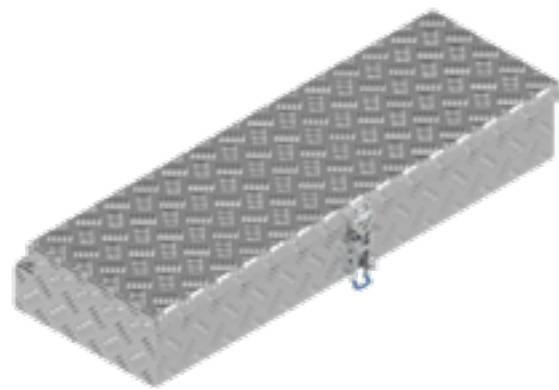

BOX HMS

Article number	Description	Lock	Dimensions LxDxH	Material	Weight	Chain
4830169	Box HMS	Snaplock	90x32x15	Aluminium diamond plate 2,5/4	9 kg	1

De Haan Box HMS