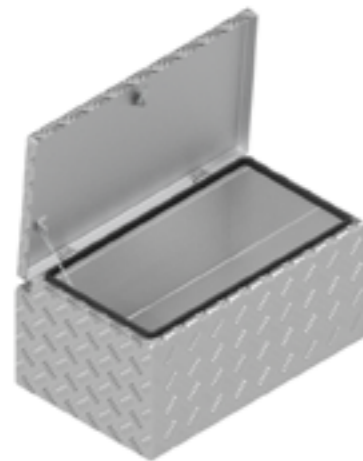

De Haan Box Ecoline S 90x32x19

De Haan Box Ecoline S 90x32x15

De Haan Box SV

De Haan Box S2

De Haan Box ST

This box has a recessed lid so that it can be mounted against the front of a trailer. The box is equipped with stainless steel hinges and can be locked by means of a pivot-, snap- or T-lock. The box is provided with a rubber seal so the contents remain free from water and dust.

De Haan Box MV

De Haan Box MS

De Haan Box LV

De Haan Box LS

De Haan Box MT

De Haan Box LV

This box has a recessed lid so that it can be mounted against the front of a trailer. The box is equipped with stainless steel hinges and can be locked by means of a pivot-, snap- or T-lock. The box is provided with a rubber seal so the contents remain free from water and dust.

# BOX L

Article number	Description	Lock	Dimensions LxDxH	Material	Weight	Chain
360062	Box LV	Pivotlock	75x38x29,5	Aluminium diamond plate 2,5/4	10 kg	1
4830181	Box LS	Snaplock	75x38x29,5	Aluminium diamond plate 2,5/4	10 kg	1
4830182	Box LT	T-Lock	75x38x29,5	Aluminium diamond plate 2,5/4	10 kg	1

This box has a recessed lid so that it can be mounted against the front of a trailer. The box is equipped with stainless steel hinges and can be locked by means of a pivot-, snap- or T-lock. The box is provided with a rubber seal so the contents remain free from water and dust.