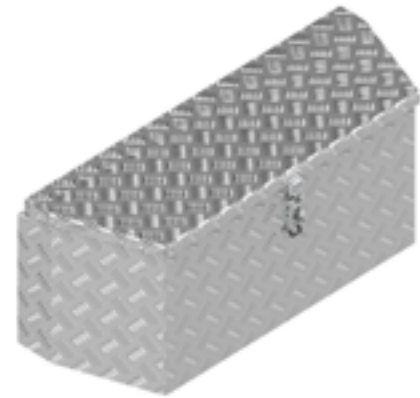

De Haan Box PBV

De Haan Box PBS

This box has a recessed lid, allowing it to be mounted against the front board of the trailer. Additionally, this Profibox (PB) features slanted sides. The box is equipped with stainless steel hinges and can be locked with a Pivotlock. A rubber seal is fitted in the box opening to keep the contents protected from splashing water and dust.

# BOX PG

Article number	Description	Lock	Dimensions LxDxH	Material	Weight	Chain
4830361	Box PGS	Snaplock	102x38x40	Aluminium diamond plate 2,5/4	16 kg	1

De Haan Box PGS

This box has a recessed lid, allowing it to be mounted against the front board of the trailer. Additionally, this Profibox (PB) features slanted sides. The box is equipped with stainless steel hinges and can be locked with a Pivotlock. A rubber seal is fitted in the box opening to keep the contents protected from splashing water and dust.