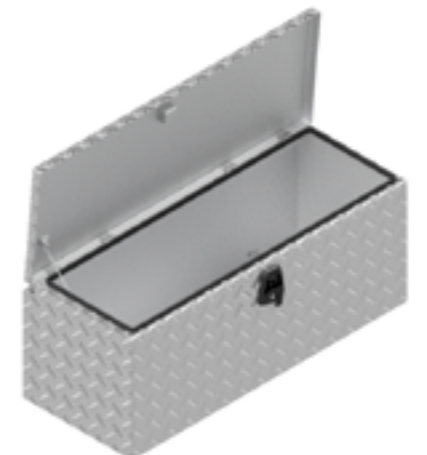

De Haan Box 104040 BZT