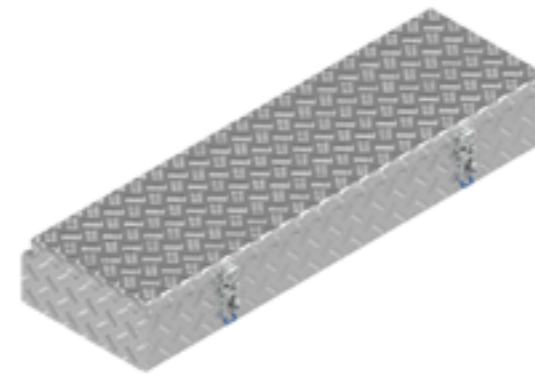

De Haan Box HV

De Haan Box HS

De Haan Box HES

De Haan Box HT

This box has a recessed lid so that it can be mounted against the front of a trailer. The box is equipped with stainless steel hinges and can be locked by means of pivot- or snap locks. The box is provided with a rubber seal so the contents remain free from water and dust.