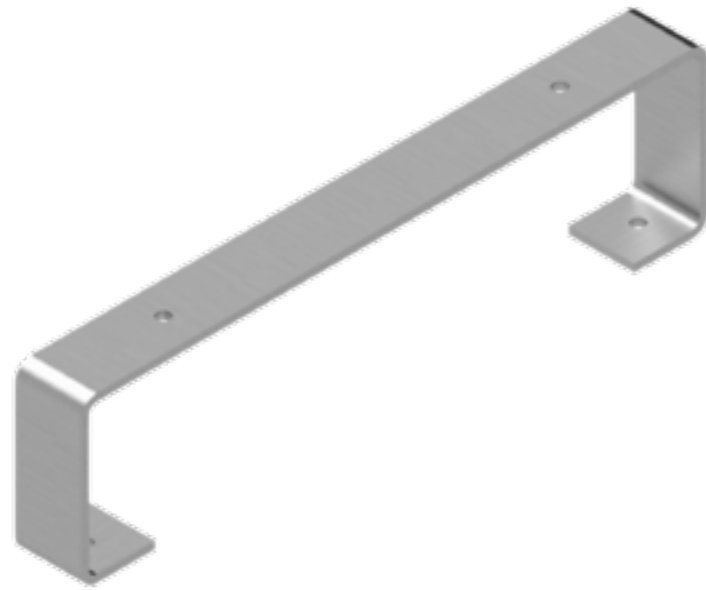

BOX SUPPORT

Article number	Description	Quantity	Material
4830158	Box U-Liftset	2 pieces	Galvanized steel

With this mounting kit it is possible to higher mount a box on a drawbar to provide more space for the jockey wheel

BOX SUPPORT

Article number	Description	Quantity	Material
4830157	Box L-Supportset	2 pieces	Galvanized steel