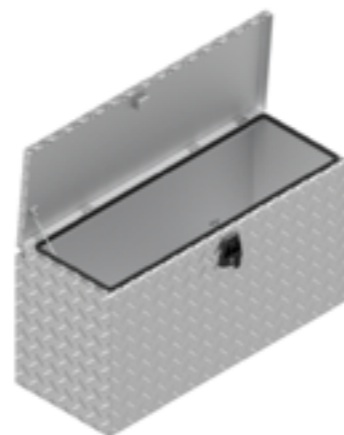

De Haan Box 104053 BZT

BOX MADE TO ORDER

Article number	Description	Lock	Dimensions LxDxH	Material	Weight	Handle	Gas spring
4830098	106060 BT	T-Lock	100x60x60	Aluminium diamond plate 2,5/4	27,6 kg	1	2
4830099	106060 BZT	T-Lock	100x60x60	Aluminium diamond plate 2,5/4	35,9 kg	0	0