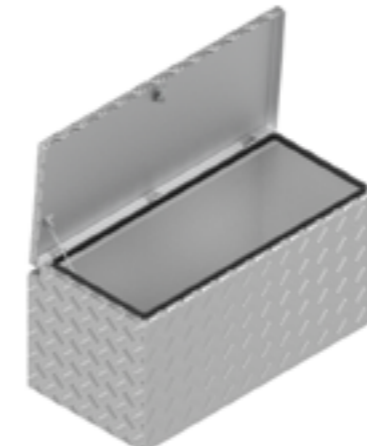

De Haan Box UV

De Haan Box US

De Haan Box UT

This box has a recessed lid so that it can be mounted against the front of a trailer. The box is equipped with stainless steel hinges and can be locked by means of a pivot-, snap- or T-lock. The box is provided with a rubber seal so the contents remain free from water and dust.

# BOX I

Article number	Description	Lock	Dimensions LxDxH	Material	Weight	Chain
4830180	Box IV	Pivotlock	80x40x40	Aluminium diamond plate 2,5/4	13 kg	1
4830178	Box IS	Snaplock	80x40x40	Aluminium diamond plate 2,5/4	13 kg	1
4830179	Box IT	T-Lock	80x40x40	Aluminium diamond plate 2,5/4	13 kg	1

De Haan Box IV

De Haan Box IS

De Haan Box IT

This box has a recessed lid so that it can be mounted against the front of a trailer. The box is equipped with stainless steel hinges and can be locked by means of a pivot-, snap- or T-lock. The box is provided with a rubber seal so the contents remain free from water and dust.