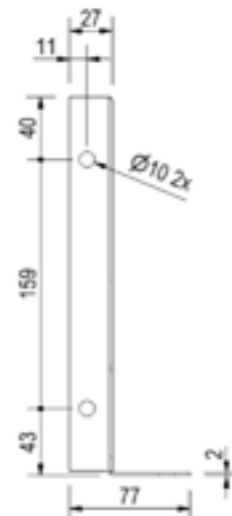

BOX SUPPORT

Article number	Description	Quantity	Material
4830215	Box 0-Supportset	2 pieces	Galvanized steel