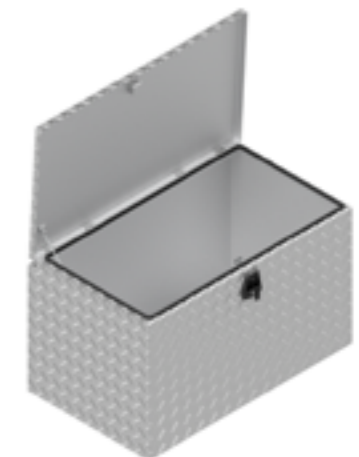

De Haan Box 106060 BZT