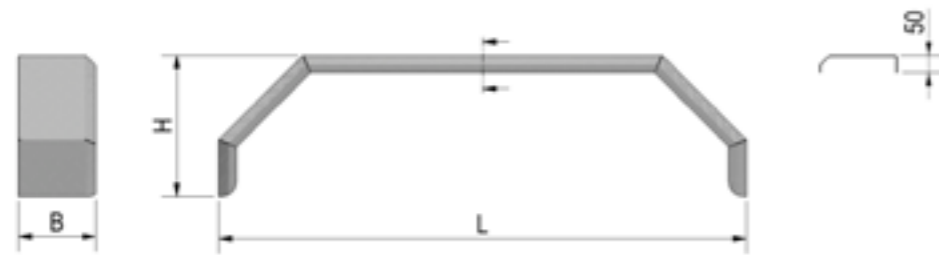

# BOXEN

TYPES ECO LINE, STANDARD, HIGH LOADER, SIDE, BT en GASS BOTLE

# EXPLANATION DIMENSIONS

Dimensions in cm

L = Length

H = Height

D = Depth