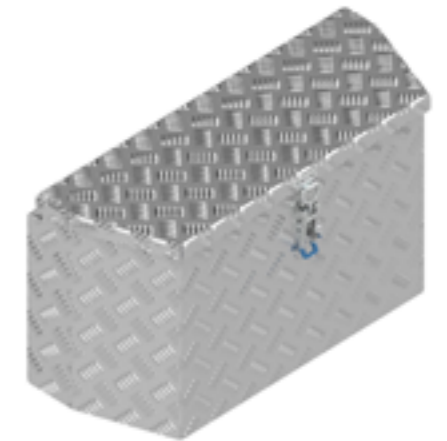

De Haan Box WV

De Haan Box WS

De Haan Box WT

This box has a recessed lid so that it can be mounted against the front of a trailer. The box is equipped with stainless steel hinges and can be locked by means of a pivot-, snap- or T-lock. The box is provided with a rubber seal so the contents remain free from water and dust.

De Haan Box PBV

De Haan Box PBS

This box has a recessed lid, allowing it to be mounted against the front board of the trailer. Additionally, this Profibox (PB) features slanted sides. The box is equipped with stainless steel hinges and can be locked with a Pivotlock. A rubber seal is fitted in the box opening to keep the contents protected from splashing water and dust.