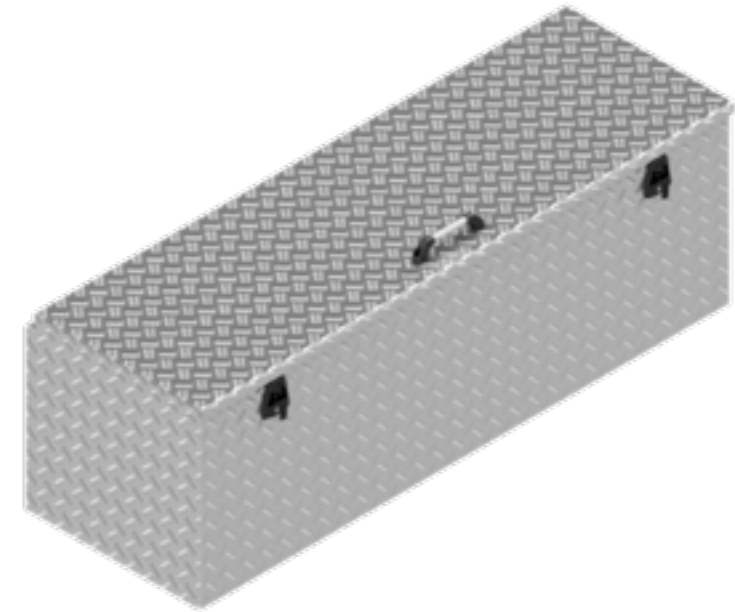

De Haan Box 186060 BT