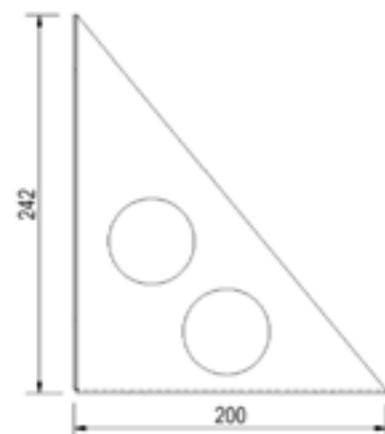

BOX SUPPORT

Article number	Description	Quantity	Material
4830215	Box 0-Supportset	2 pieces	Galvanized steel