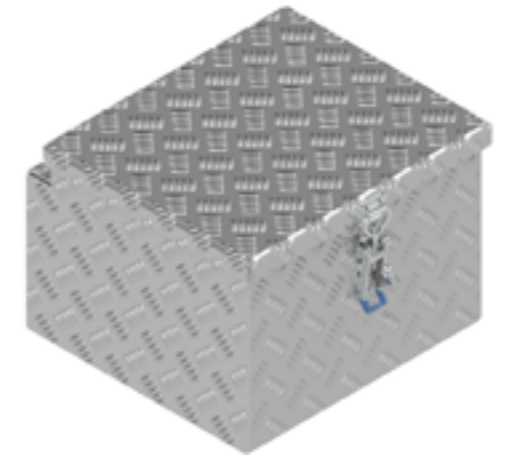

De Haan Box Ecoline S 90x32x19

De Haan Box Ecoline S 90x32x15

De Haan Box SV

De Haan Box S2

De Haan Box ST

This box has a recessed lid so that it can be mounted against the front of a trailer. The box is equipped with stainless steel hinges and can be locked by means of a pivot-, snap- or T-lock. The box is provided with a rubber seal so the contents remain free from water and dust.