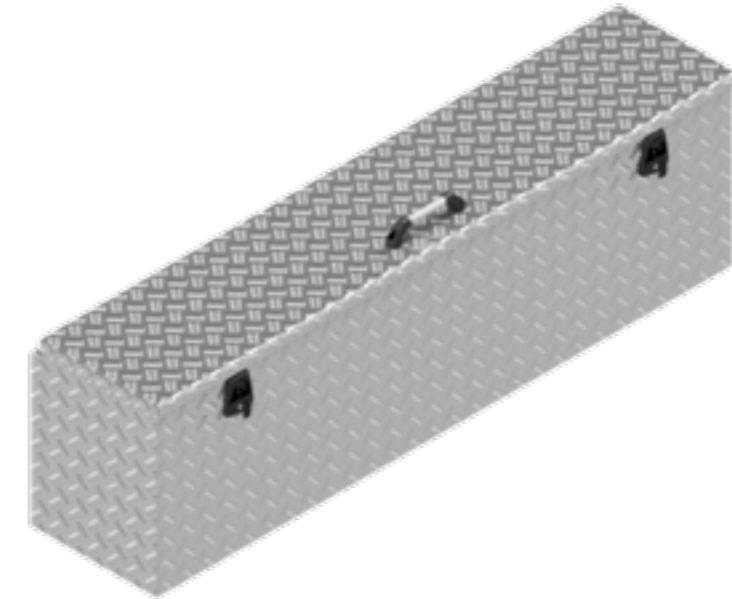

De Haan Box 184053 BT