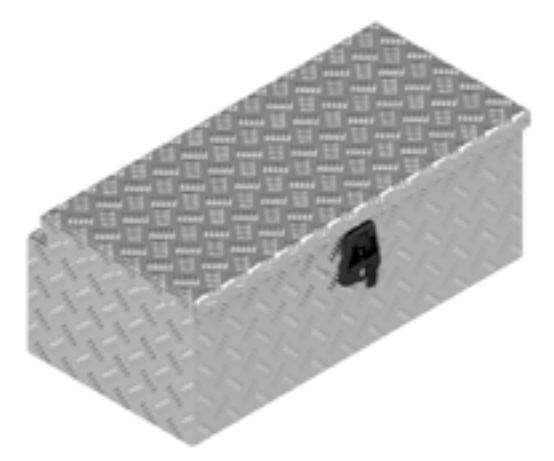

De Haan Box MV

De Haan Box MS

De Haan Box LV

De Haan Box LS

De Haan Box MT

De Haan Box LV

This box has a recessed lid so that it can be mounted against the front of a trailer. The box is equipped with stainless steel hinges and can be locked by means of a pivot-, snap- or T-lock. The box is provided with a rubber seal so the contents remain free from water and dust.