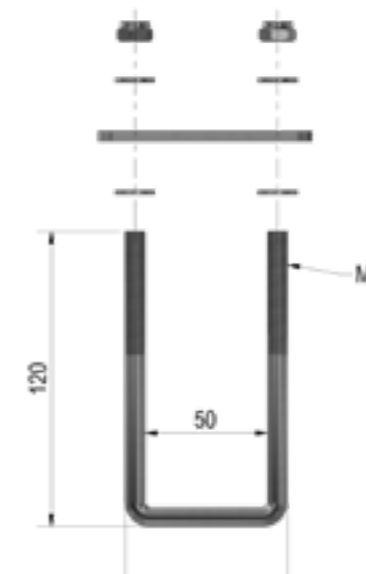

With this mounting set it is possible to mount a box on a drawbar.