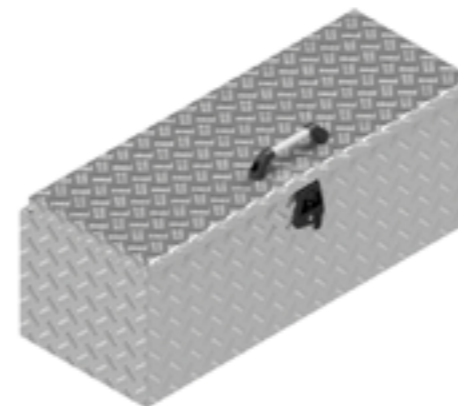

BOX MADE TO ORDER

Article number	Description	Lock	Dimensions LxDxH	Material	Weight	Handle	Gas spring
4830094	104040 BT	T-Lock	100x40x40	Aluminium diamond plate 2,5/4	18,5 kg	1	2
4830095	104040 BZT	T-Lock	100x40x40	Aluminium diamond plate 2,5/4	16,60 kg	0	0

De Haan Box 104040 BT