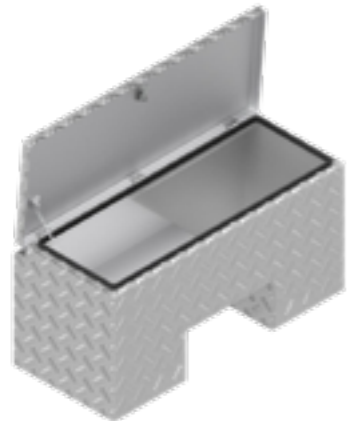

De Haan Box UV

De Haan Box US

De Haan Box UT

This box has a recessed lid so that it can be mounted against the front of a trailer. The box is equipped with stainless steel hinges and can be locked by means of a pivot-, snap- or T-lock. The box is provided with a rubber seal so the contents remain free from water and dust.

De Haan Box IV

De Haan Box IS

De Haan Box IT

This box has a recessed lid so that it can be mounted against the front of a trailer. The box is equipped with stainless steel hinges and can be locked by means of a pivot-, snap- or T-lock. The box is provided with a rubber seal so the contents remain free from water and dust.

# BOX INV

Article number	Description	Lock	Dimensions LxDxH	Material	Weight	Chain
4830177	Box INV	Pivotlock	80x35x40	Aluminium diamond plate 2,5/4	13 kg	1

De Haan Box INV

This box has a recessed lid so that it can be mounted against the front of a trailer. The box is equipped with stainless steel hinges and can be locked by means of a pivot lock. The box is provided with a rubber seal so the contents remain free from water and dust. There is an elevation in the bottom in order to easily turn up the jockey wheel.

# BOX WXV

Article number	Description	Lock	Dimensions LxDxH	Material	Weight	Chain
4830207	Box WXV	Pivotlock	95x40x25	Aluminium diamond plate 2,5/4	12 kg	1

De Haan Box WXV

This box has a recessed lid so that it can be mounted against the front of a trailer. The box is equipped with stainless steel hinges and can be locked by means of 2 pivot locks. The box is provided with a rubber seal so the contents remain free from water and dust.