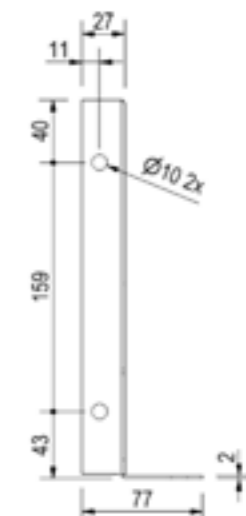

With this mounting set, it is possible to install underbody boxes beneath a high-loader. This support can be used in various ways.