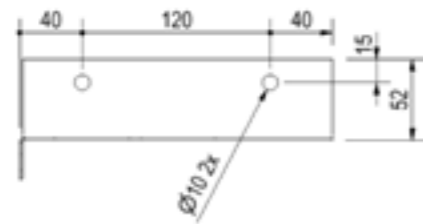

BOX SUPPORT

Article number	Description	Quantity	Material
4830215	Box 0-Supportset	2 pieces	Galvanized steel