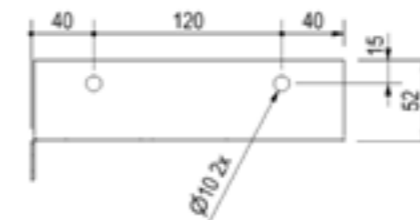

With this mounting set, it is possible to install underbody boxes beneath a high-loader. This support can be used in various ways.