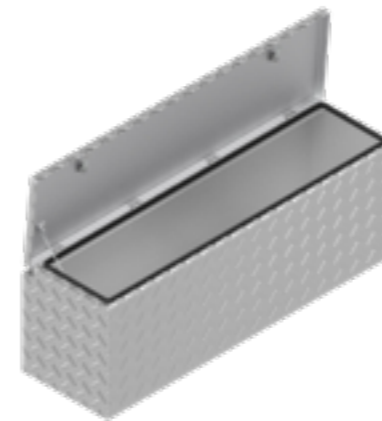

# BOX WXV

Article number	Description	Lock	Dimensions LxDxH	Material	Weight	Chain
4830207	Box WXV	Pivotlock	95x40x25	Aluminium diamond plate 2,5/4	12 kg	1

De Haan Box WXV

This box has a recessed lid so that it can be mounted against the front of a trailer. The box is equipped with stainless steel hinges and can be locked by means of 2 pivot locks. The box is provided with a rubber seal so the contents remain free from water and dust.

# BOX WYV

Article number	Description	Lock	Dimensions LxDxH	Material	Weight	Chain
4830208	Box WYV	Pivotlock	95x66-80x23	Aluminium diamond plate 2,5/4	13,25 kg	1

De Haan Box WYV

This box has a recessed lid so that it can be mounted against the front of a trailer. The box is equipped with stainless steel hinges and can be locked by means of a pivot lock. The box is provided with a rubber seal so the contents remain free from water and dust. There is an elevation in the bottom in order to easily turn up the jockey wheel.

# BOX HUW

Article number	Description	Lock	Dimensions LxDxH	Material	Weight	Chain
4830175	Box HUW	Pivotlock	114x34x40	Aluminium diamond plate 2,5/4	16 kg	1

De Haan Box HUW

This box has a recessed lid so that it can be mounted against the front of a trailer. The box is equipped with stainless steel hinges and can be locked by means of a pivot lock. The box is provided with a rubber seal so the contents remain free from water and dust. There is an elevation in the bottom in order to easily turn up the jockey wheel.