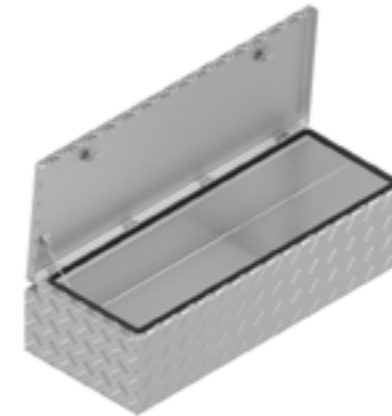

De Haan Box IV

De Haan Box IS

De Haan Box IT

This box has a recessed lid so that it can be mounted against the front of a trailer. The box is equipped with stainless steel hinges and can be locked by means of a pivot-, snap- or T-lock. The box is provided with a rubber seal so the contents remain free from water and dust.

# BOX INV

Article number	Description	Lock	Dimensions LxDxH	Material	Weight	Chain
4830177	Box INV	Pivotlock	80x35x40	Aluminium diamond plate 2,5/4	13 kg	1

De Haan Box INV

This box has a recessed lid so that it can be mounted against the front of a trailer. The box is equipped with stainless steel hinges and can be locked by means of a pivot lock. The box is provided with a rubber seal so the contents remain free from water and dust. There is an elevation in the bottom in order to easily turn up the jockey wheel.

# BOX WXV

Article number	Description	Lock	Dimensions LxDxH	Material	Weight	Chain
4830207	Box WXV	Pivotlock	95x40x25	Aluminium diamond plate 2,5/4	12 kg	1

De Haan Box WXV

This box has a recessed lid so that it can be mounted against the front of a trailer. The box is equipped with stainless steel hinges and can be locked by means of 2 pivot locks. The box is provided with a rubber seal so the contents remain free from water and dust.