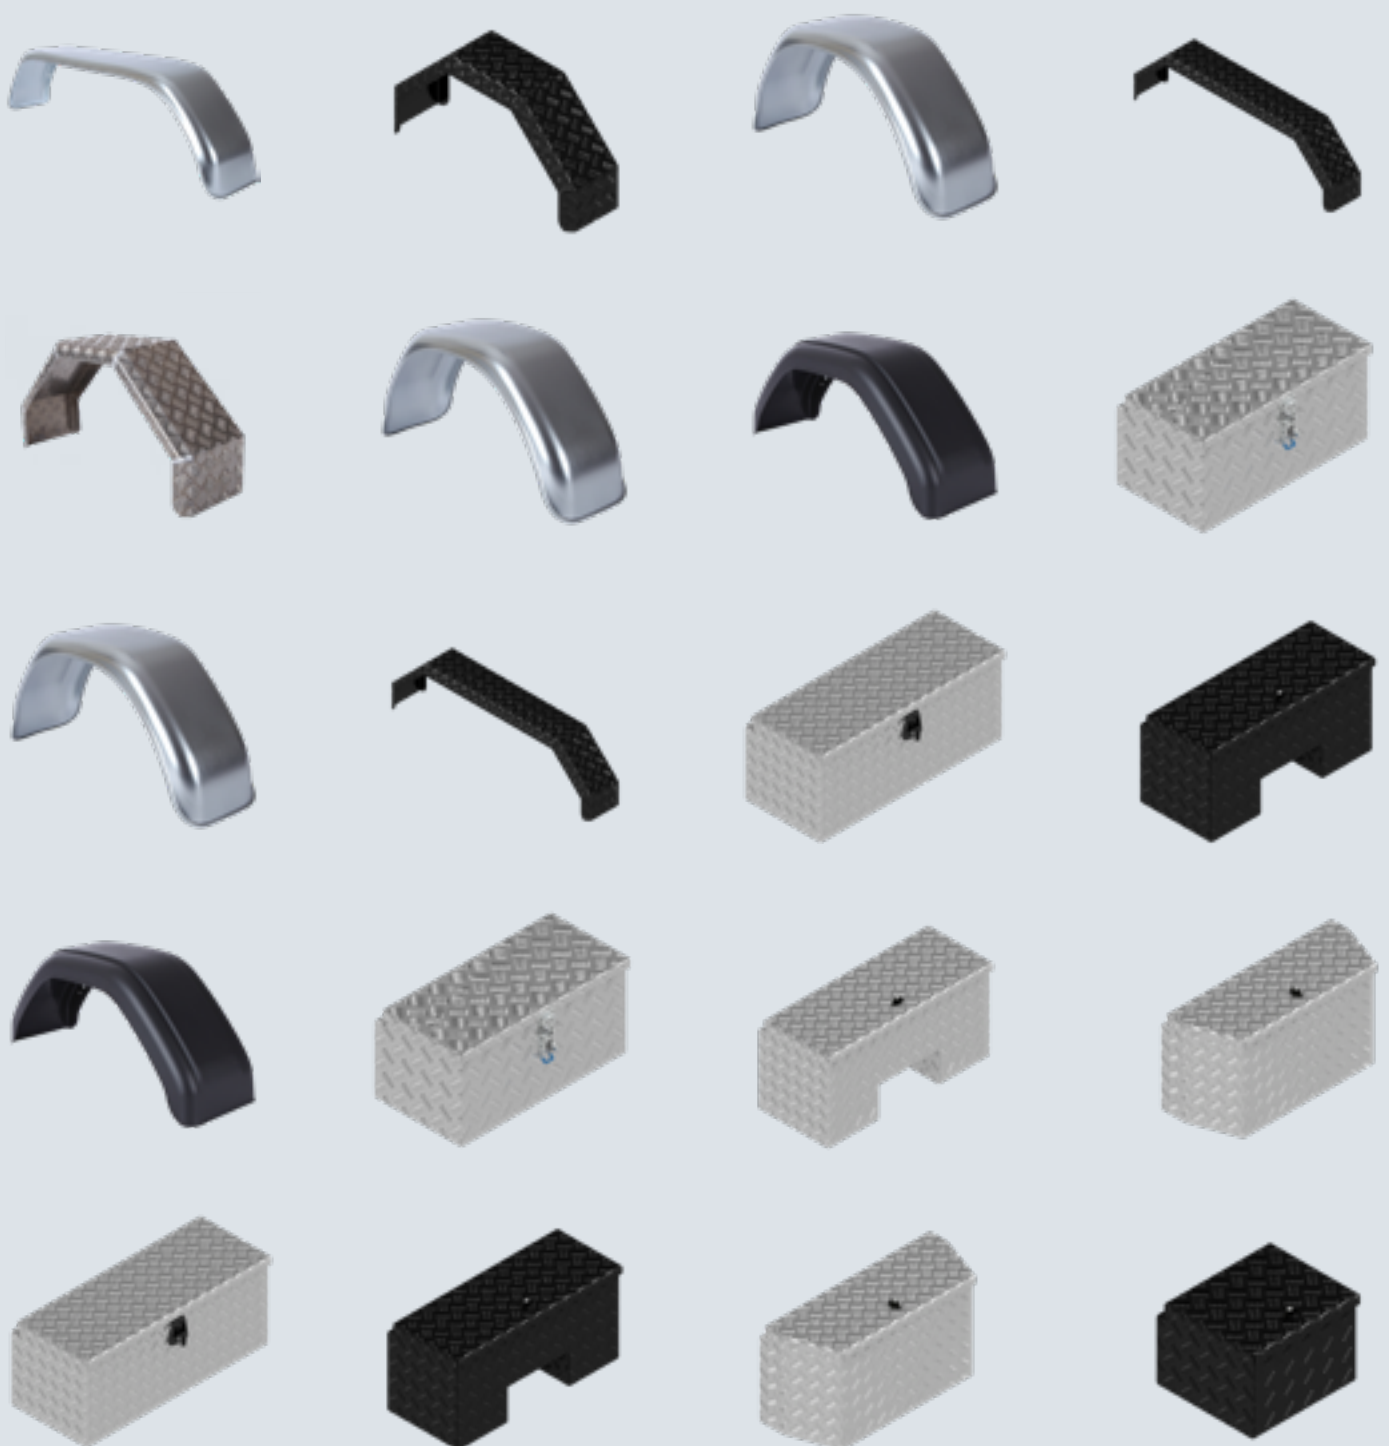

## MUDGUARDS AND BOXES

From the 1970's De Haan focuses on the production of fenders for trucks, trailers, horse boxes and boat trailers. The plastic fender makes it's entrance in the 1990's. In recent years the range has expanded with many types of plastic fenders. Nowadays there is a wide range of fenders in galvanised steel, and checker plate and toolboxes of aluminium and plastic.