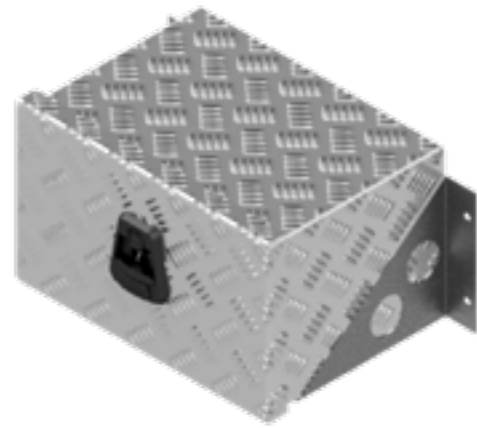

BOX SUPPORT

Article number	Description	Quantity	Material
4830215	Box 0-Supportset	2 pieces	Galvanized steel