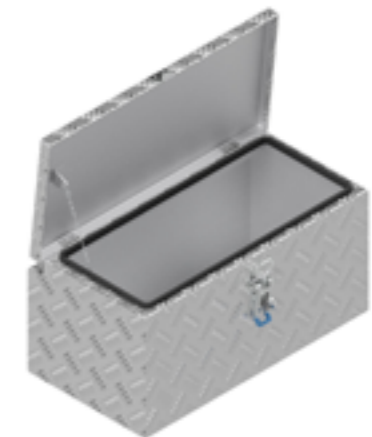

EXPLANATION

De Haan Standard Boxes

These boxes are suitable for mounting on the drawbar or inside the trailer bed. The Standard boxes feature a recessed lid, allowing them to open 90 degrees when mounted on the trailer's drawbar.

De Haan High Loader Boxes

These boxes are suitable for mounting underneath a high loader.

De Haan Underbody Boxes

These boxes are suitable for mounting underneath a high loader.

De Haan Ecoline Boxes

The Ecoline boxes stand out due to their use of aluminum checker plate with a thickness of 1.5/2.5 mm instead of 2.5/4 mm, as used in the Standard boxes. This makes them lighter while still being robust and reliable.

De Haan Gas Bottle Line Boxes

The gas bottle box is designed for transporting gas bottles. Ensure that its use and transportation comply with the necessary regulations and your specific requirements.

De Haan Black Edition

Specifically designed with a black powder coating for a modern and stylish appearance.

De Haan Profibox

This box is designed to align with the angle of the drawbar. It is available in aluminum checker plate (De Haan Box PBV) and plastic (Profibox Plus).

Quality

De Haan exclusively uses high-quality materials. Most boxes come with a choice of three types of locks: a butterfly lock, tension lock, or T-lock. The boxes feature an overlapping lid edge and a sturdy rubber seal along the box rim to ensure the contents remain splash-proof and dust-free.

Ecoline 60

Article number	Description	Dimensions LxDxH	Material	Weight	Lock
4830278	ECO LINE V 60x32x30	60x32x30	Aluminium diamondplate 1,5/2,5	5	Pivotlock
4830344	ECO LINE S 60x32x30	60x32x30	Aluminium diamondplate 1,5/2,5	6	Snaplock
4830345	ECO LINE T 60x38x30	60x38x30	Aluminium diamondplate 1,5/2,5	5,5	T-Lock