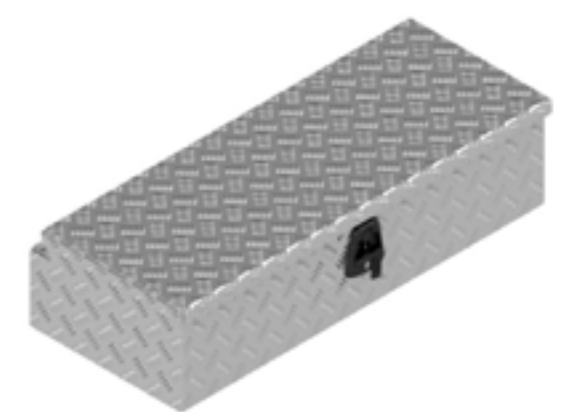

De Haan Box HSV

De Haan Box HSS

De Haan Box HST

This box has a recessed lid so that it can be mounted against the front of a trailer. The box is equipped with stainless steel hinges and can be locked by means of a pivot-, snap- or T-lock. The box is provided with a rubber seal so the contents remain free from water and dust.