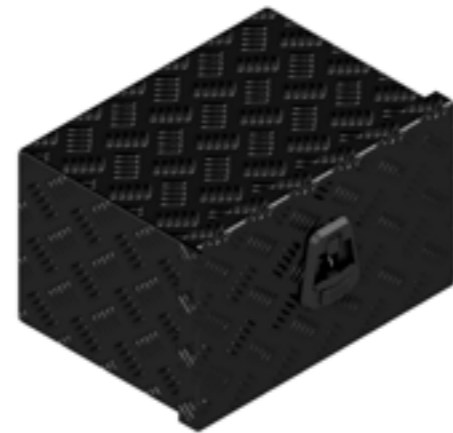

De Haan Box OKTz