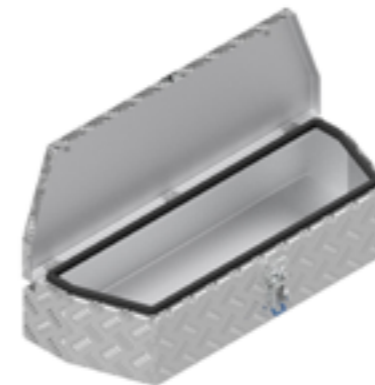

# BOX HBM

Article number	Description	Lock	Dimensions LxDxH	Material	Weight	Chain
4830245	Box HBM	Snaplock	85x33x19	Aluminium diamond plate 2,5/4	9,45 kg	0

De Haan Box HBM

De Haan Box HLT

This box has a recessed lid so that it can be mounted against the front of a trailer. The box is equipped with stainless steel hinges and can be locked by means of pivot- or snap locks. The box is provided with a rubber seal so the contents remain free from water and dust.

This box has a recessed lid so that it can be mounted against the front of a trailer. The box is equipped with stainless steel hinges and can be locked by means of a pivot-, snap- or T-lock. The box is provided with a rubber seal so the contents remain free from water and dust.