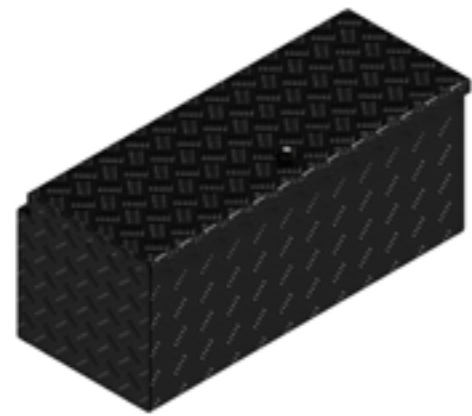

BOX Wz

Article number	Description	Lock	Dimensions LxDxH	Material	Weight	Chain
4830274	Box WVz	Pivotlock	90x38x38	Aluminium diamond plate 2,5/4	14 kg	1
4830343	Box Wsz	Snaplock	90x38x38	Aluminium diamond plate 2,5/4	14 kg	1
4830263	Box WTz	T-Lock	90x38x38	Aluminium diamond plate 2,5/4	14 kg	1

De Haan Box WVz