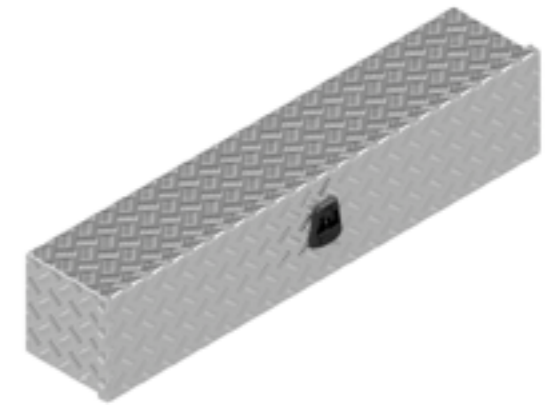

De Haan Box OLT