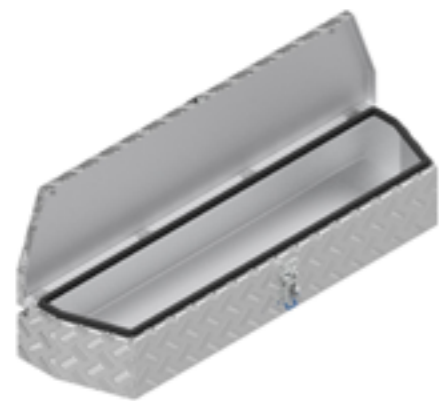

This box has a recessed lid so that it can be mounted against the front of a trailer. The box is equipped with stainless steel hinges and can be locked by means of pivot- or snap locks. The box is provided with a rubber seal so the contents remain free from water and dust.

BOX OK

Article number	Description	Lock	Dimensions LxDxH	Material	Weight	Chain
4830189	Box OKV	Pivotlock	40x30x24	Aluminium diamond plate 2,5/4	4 kg	2
4830188	Box OKT	T-Lock	40x30x24	Aluminium diamond plate 2,5/4	4 kg	2