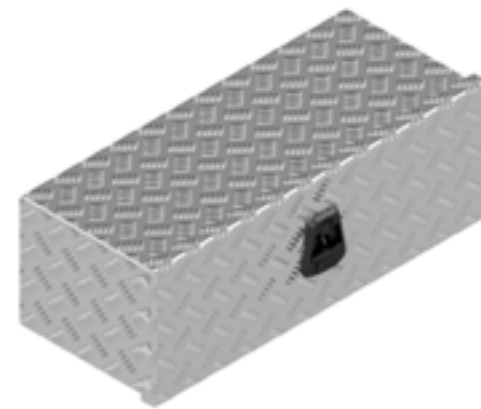

De Haan Box OT