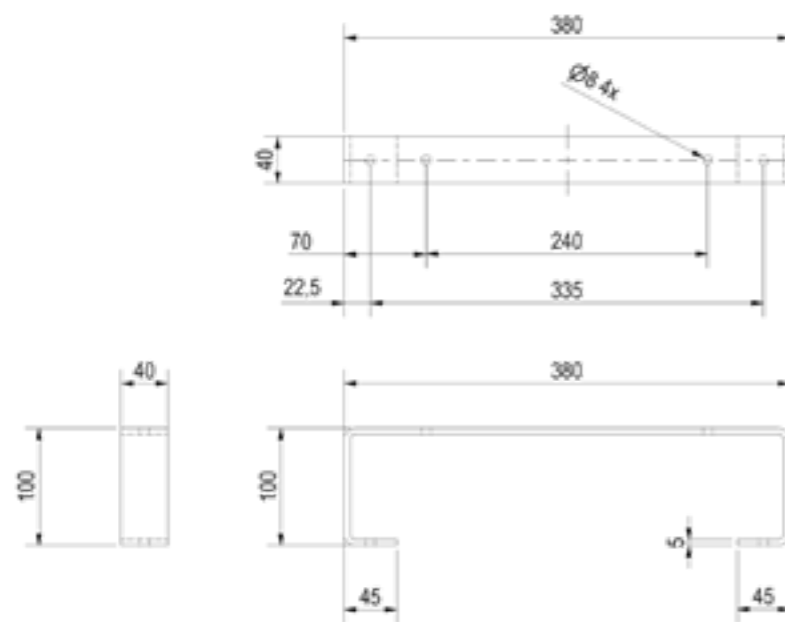

BOX SUPPORT

Article number	Description	Quantity	Material
4830158	Box U-Liftset	2 pieces	Galvanized steel

With this mounting kit it is possible to higher mount a box on a drawbar to provide more space for the jockey wheel

BOX SUPPORT

Article number	Description	Quantity	Material
4830157	Box L-Supportset	2 pieces	Galvanized steel