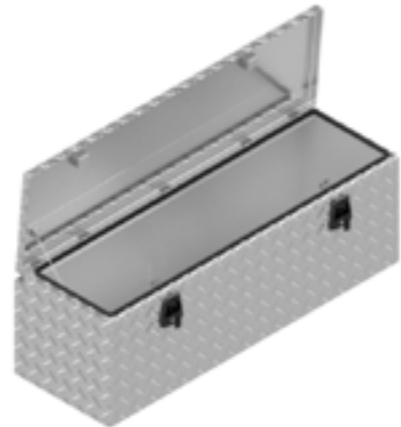

De Haan Box 124040 BZT

BOX MADE TO ORDER

Article number	Description	Lock	Dimensions LxDxH	Material	Weight	Handle	Gas spring
4830102	124053 BT	T-Lock	120x40x53	Aluminium diamond plate 2,5/4	25 kg	1	2
4830103	124053 BZT	T-Lock	120x40x53	Aluminium diamond plate 2,5/4	23 kg	0	0