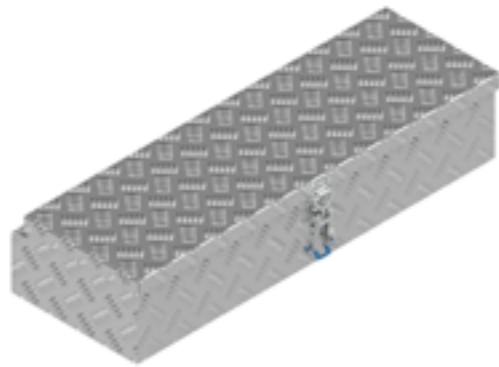

Ecoline 90

Article number	Description	Dimensions LxDxH	Material	Weight	Lock
4830280	ECO LINE S 90x32x19	90x32x19	Aluminium diamondplate 1,5/2,5	6	Snaplock
4830281	ECO LINE S 90x32x15	90x32x15	Aluminium diamondplate 1,5/2,5	5	Snaplock

BOX S

Artikel number	Description	Lock	Dimensions LxDxH	Material	Weight	Chain
360060	Box SV	Pivotlock	40x38x29,5	Aluminium diamond plate 2,5/4	6 kg	1
4830199	Box S2	Snaplock	40x38x29,5	Aluminium diamond plate 2,5/4	6 kg	1
4830200	Box ST	T-Lock	40x38x29,5	Aluminium diamond plate 2,5/4	6 kg	1

De Haan Box Ecoline S 90x32x19