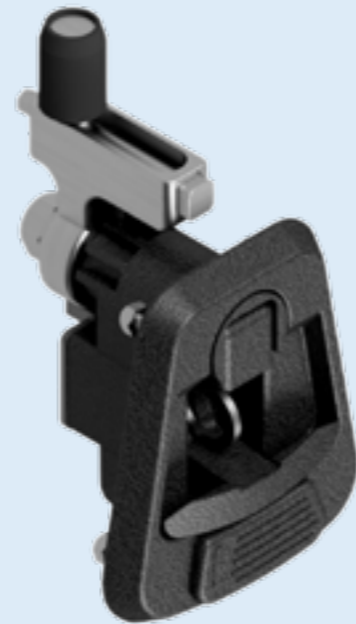

# LOCKS

Article number	Description
4830230	Snaplock
4830228	Lock Profibox Plus
4830235	Pivotlock
4830233	T-Lock lid
4830232	T-Lock front
4830229	Lock clips Profibox Plus

Snaplock

Lock Profibox Plus

Pivotlock