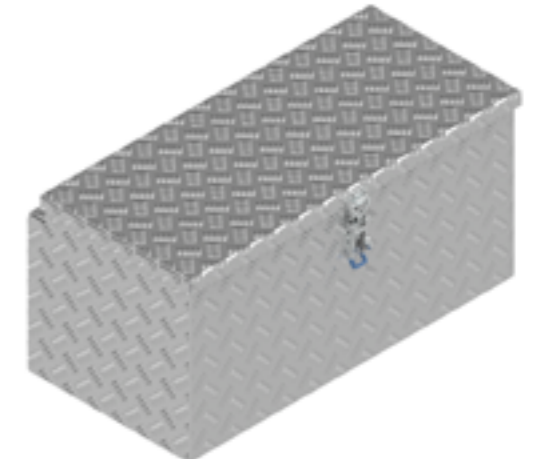

De Haan Box IS