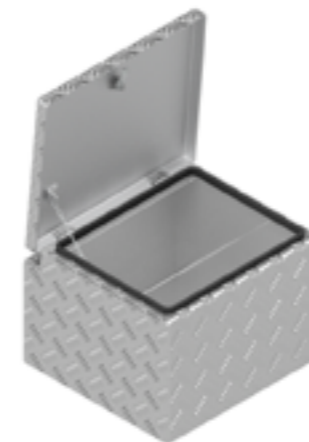

De Haan Box Ecoline S 90x32x19

De Haan Box Ecoline S 90x32x15

De Haan Box SV

De Haan Box S2

De Haan Box ST

This box has a recessed lid so that it can be mounted against the front of a trailer. The box is equipped with stainless steel hinges and can be locked by means of a pivot-, snap- or T-lock. The box is provided with a rubber seal so the contents remain free from water and dust.

De Haan Box MV

De Haan Box MS

De Haan Box LV

De Haan Box LS

De Haan Box MT

De Haan Box LV

This box has a recessed lid so that it can be mounted against the front of a trailer. The box is equipped with stainless steel hinges and can be locked by means of a pivot-, snap- or T-lock. The box is provided with a rubber seal so the contents remain free from water and dust.