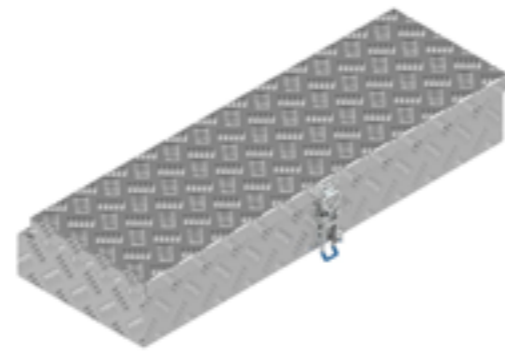

De Haan Box Ecoline S 90x32x15