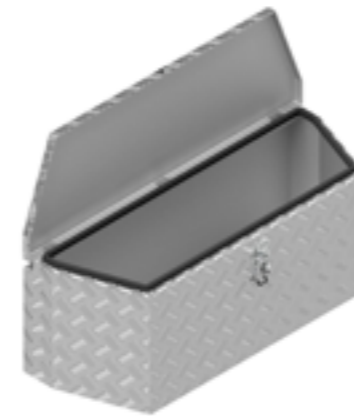

De Haan Box PBV

De Haan Box PBS

This box has a recessed lid, allowing it to be mounted against the front board of the trailer. Additionally, this Profibox (PB) features slanted sides. The box is equipped with stainless steel hinges and can be locked with a Pivotlock. A rubber seal is fitted in the box opening to keep the contents protected from splashing water and dust.

# BOX PG

Article number	Description	Lock	Dimensions LxDxH	Material	Weight	Chain
4830361	Box PGS	Snaplock	102x38x40	Aluminium diamond plate 2,5/4	16 kg	1

De Haan Box PGS

This box has a recessed lid, allowing it to be mounted against the front board of the trailer. Additionally, this Profibox (PB) features slanted sides. The box is equipped with stainless steel hinges and can be locked with a Pivotlock. A rubber seal is fitted in the box opening to keep the contents protected from splashing water and dust.

# BOX PS

Article number	Description	Lock	Dimensions LxDxH	Material	Weight	Chain
4830358	Box PSS	Snaplock	102x38x40-35	Aluminium diamond plate 2,5/4	15 kg	1

De Haan Box PSS

This box has a recessed lid, allowing it to be mounted against the front board of the trailer. Additionally, this Profibox (PB) features slanted sides. The box is equipped with stainless steel hinges and can be locked with a Pivotlock. A rubber seal is fitted in the box opening to keep the contents protected from splashing water and dust.