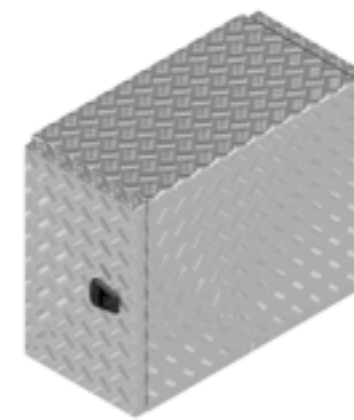

Box GDT

Article number	Description	Dimensions LxDxH	Material	Weight	Lock
4830367	De Haan Box GDT	900x450x700	Aluminium diamond plate 2,5/4	27,94	T-Lock

De Haan Box GDT